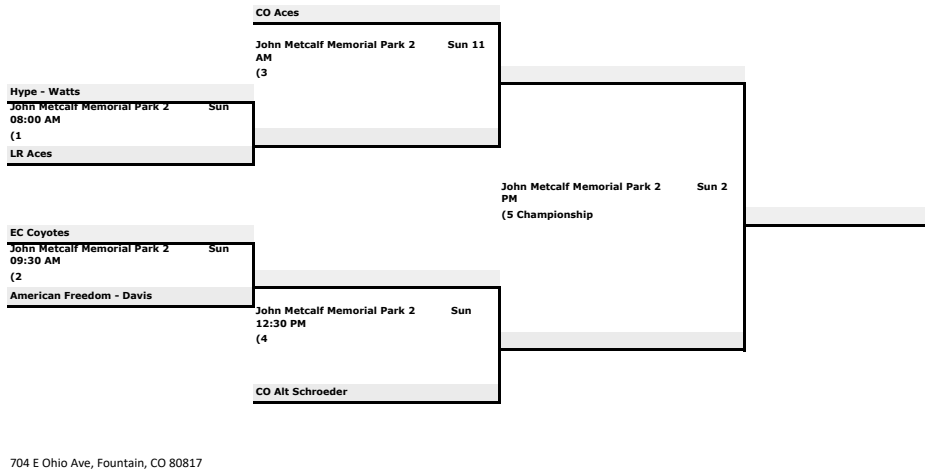

18s Bracke+A1:H62t

16s Bracket

CONSULATION MIXED BRACKET

330pm
OVERALL CHAMPIONSHIP
Sunday field 1 Game 11