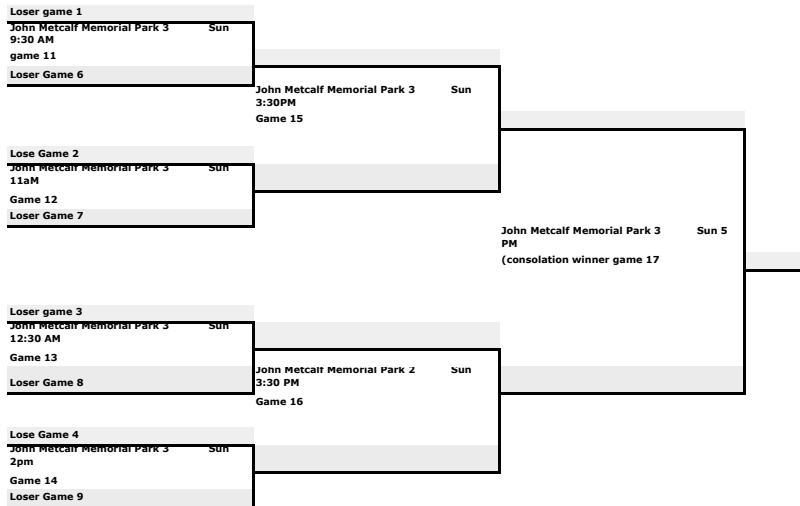

18s Bracke+A1:H62t

16s Bracket

CONSULATION MIXED BRACKET

330pm
OVERALL CHAMPIONSHIP
Sunday field 1 Game 11